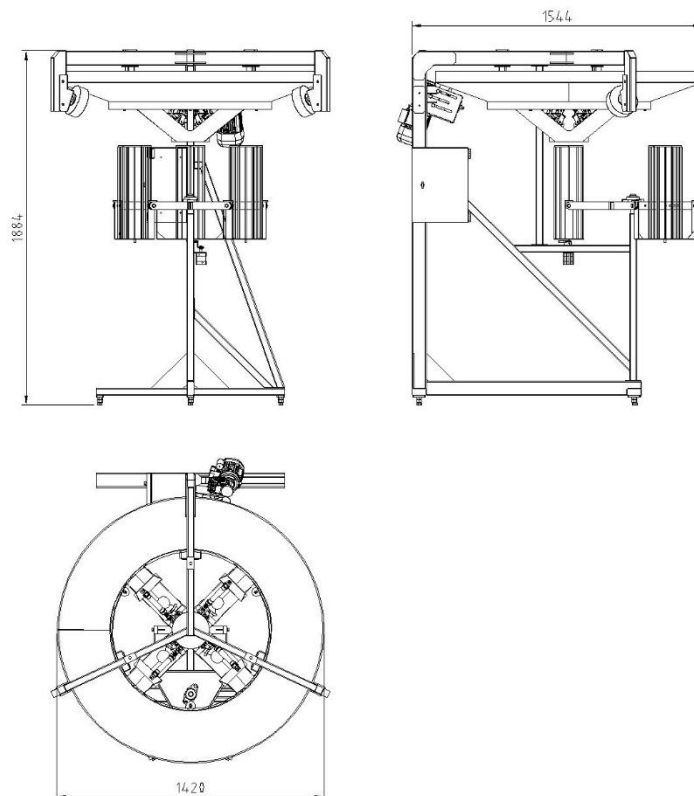

- Filling Round shaped fruit & vegetables
- Ease of operation and Labour Saving
- High Capacity – up to 360 Loom bags / hour
- Adjustable Count of fruit per bag

Every effort has been made to produce this leaflet with the most current information possible. However, ongoing product development and improvements mean that the equipment and specifications are subject to change without notice.

MED
AUTOMATION
"Think Globally, Act Locally"

Office: +27 (0) 21 868 1652

Mobile: +27 (0) 82 890 0262

Email: sales@med-automation.co.za

Email: gerhard@med-automation.co.za

Website: www.med-automation.co.za