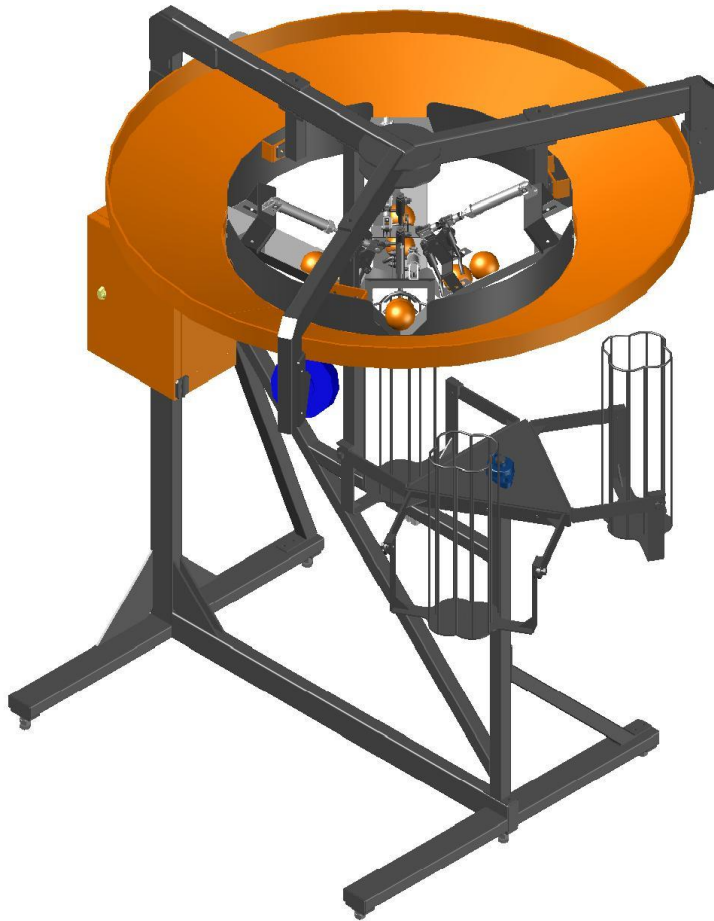

MED
AUTOMATION
"Think Globally, Act Locally"

Loom Bagg'R

RSAPat ApplnNo. 2023/05229

- Filling Round shaped fruit & vegetables
- Ease of operation and Labour Saving
- High Capacity – up to 360 Loom bags / hour
- Adjustable Count of fruit per bag