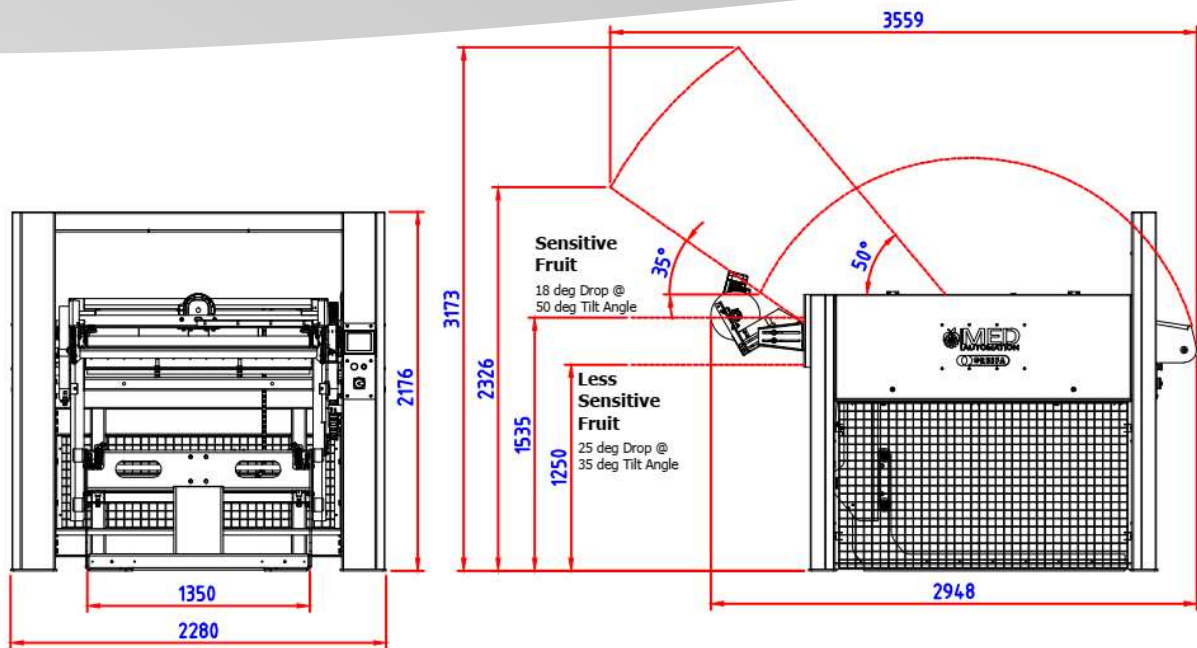

MED
AUTOMATION
"Think Globally, Act Locally"

SFBT

Soft Fruit Bin Tipp'r

- Multiple standard options available
- Various infeed configurations available
- Full electric drive system
- Adjustable tilt angle & dosing speed
- Single command automatic standalone operation
- Fully automatic operation as part of bin feed system
- Max bin size: 1300 x 1300 x 1100 mm (front infeed)
- Max bin size: 1300 x 1300 x 850 mm (side/conveyor infeed)
- Min bin size: 1000 x 1000 x 550 mm
- Max bin mass: 600 kg
- Max dry run speed: 55 bins/hour.