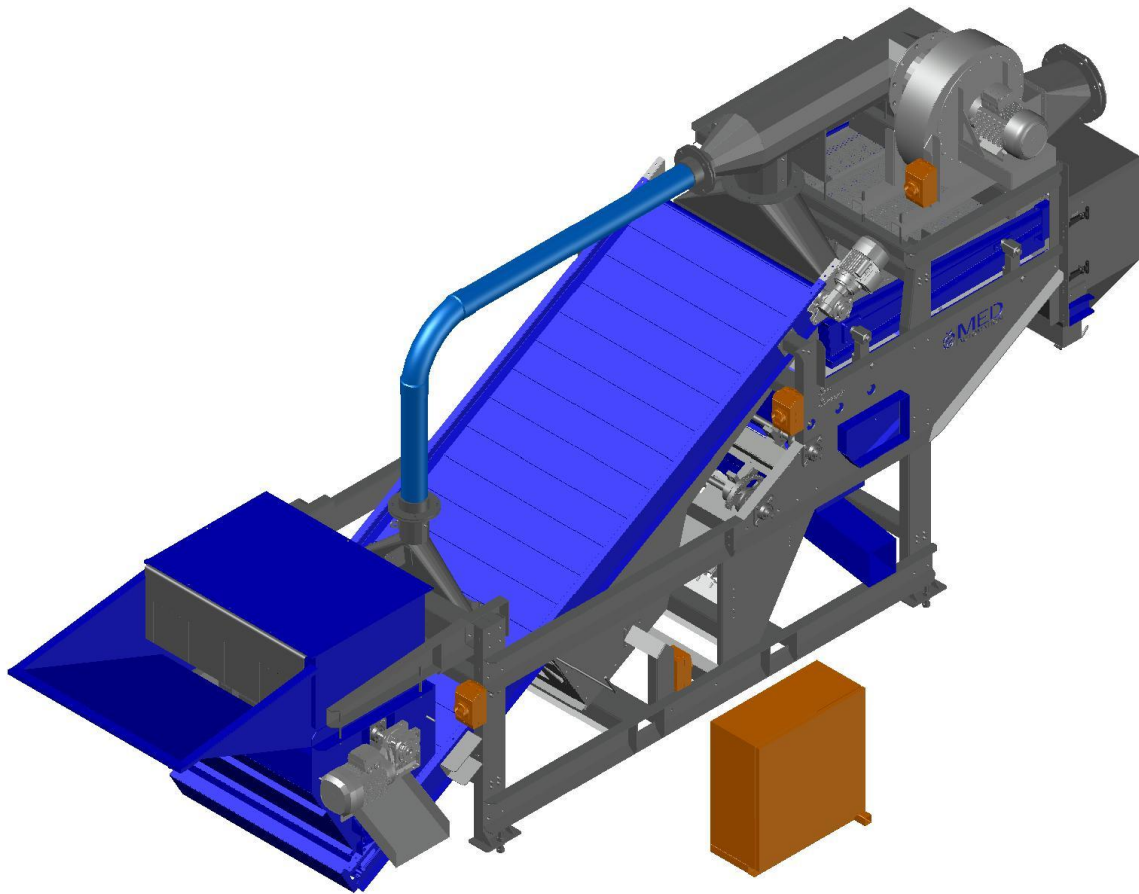

MED

AUTOMATION

"Think Globally, Act Locally"

Seed Screen'R

Onion, Carrot, Cabbage

- Screening Onion, Leek, Cabbage, Carrot, etc - seed
- High Capacity through put.
- Low percentage Chaff
- Variable Speed Control
- Easy Cleaning
- 5400mm (L) x 900mm (W) x 2450mm (H); 0 1200mm Infeed height
- Energy Consumption Electric - >5kVA, 3 Phase.
Optional PTO Driven