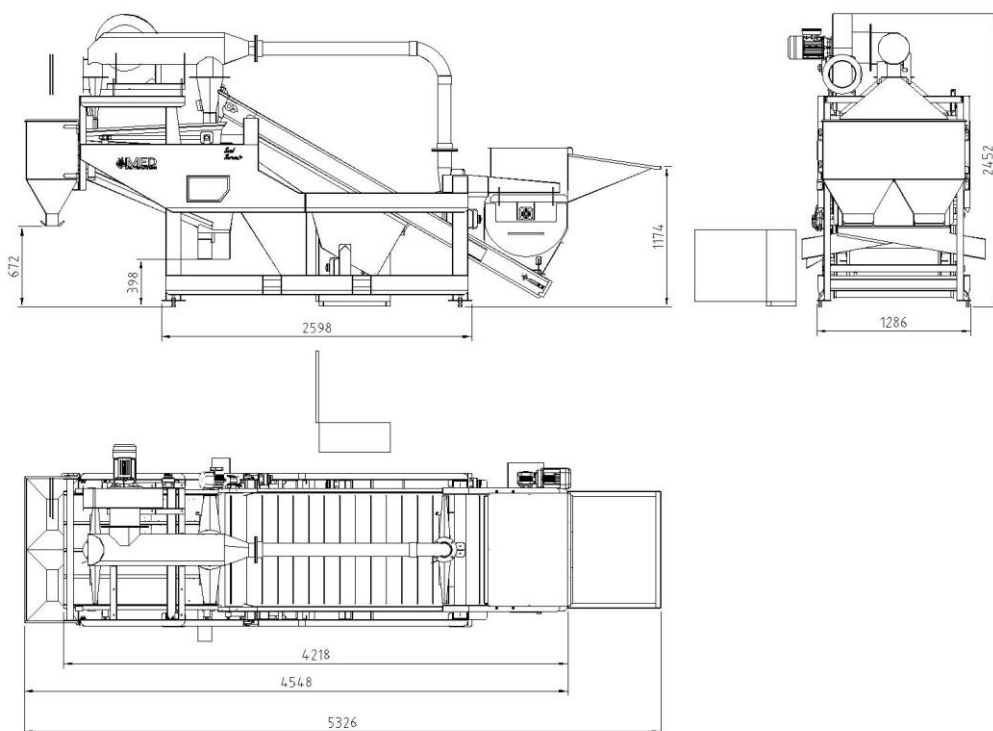

MED

AUTOMATION

"Think Globally, Act Locally"

Seed Screen'R

Onion, Carrot, Cabbage

- Screening Onion, Leek, Cabbage, Carrot, etc - seed
- High Capacity through put.
- Low percentage Chaff
- Variable Speed Control
- Easy Cleaning
- 5400mm (L) x 900mm (W) x 2450mm (H); 0 1200mm Infeed height
- Energy Consumption Electric - >5kVA, 3 Phase.
Optional PTO Driven