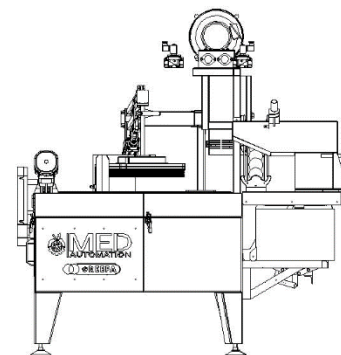

- Round Citrus Fruit Layer Packer
- Infeed Buffer Section
- Automatic Layer Prep Singulator
- Capacity up to 90 x 4 Layer Cartons/hour
- Zero Gravity Balancer, operator does not handle weight.
- Ergonomic Design
- Small Footprint

Every effort has been made to produce this leaflet with the most current information possible. However, ongoing product development and improvements mean that the equipment and specifications are subject to change without notice.

MED
AUTOMATION
"Think Globally, Act Locally"

Office: +27 (0) 21 868 1652

Mobile: +27 (0) 82 890 0262

Email: sales@med-automation.co.za

Email: gerhard@med-automation.co.za

Website: www.med-automation.co.za