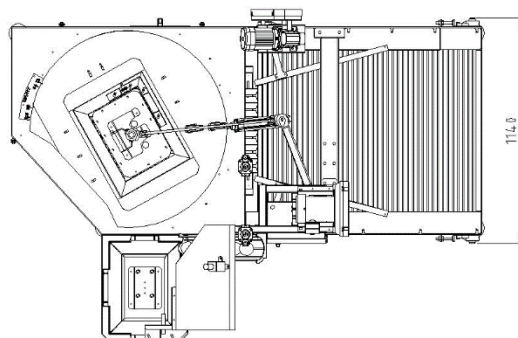

- Round Citrus Fruit Layer Packer
- Infeed Buffer Section
- Automatic Layer Prep Singulator
- Capacity up to 90 x 4 Layer Cartons/hour
- Zero Gravity Balancer, operator does not handle weight.
- Ergonomic Design
- Small Footprint

Every effort has been made to produce this leaflet with the most current information possible. However, ongoing product development and improvements mean that the equipment and specifications are subject to change without notice.

MED
AUTOMATION
"Think Globally, Act Locally"

Office: +27 (0) 21 868 1652

Mobile: +27 (0) 82 890 0262

Email: sales@med-automation.co.za

Email: gerhard@med-automation.co.za

Website: www.med-automation.co.za