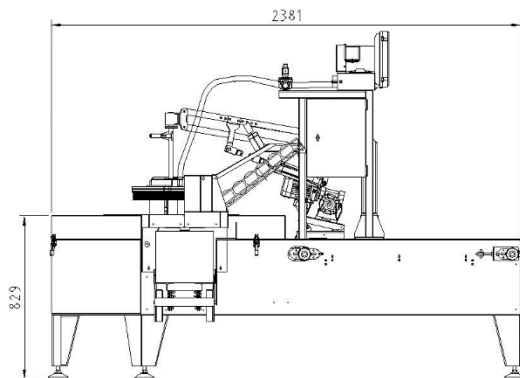

- Round Citrus Fruit Layer Packer
- Infeed Buffer Section
- Automatic Layer Prep Singulator
- Capacity up to 90 x 4 Layer Cartons/hour
- Zero Gravity Balancer, operator does not handle weight.
- Ergonomic Design
- Small Footprint

Every effort has been made to produce this leaflet with the most current information possible. However, ongoing product development and improvements mean that the equipment and specifications are subject to change without notice.

MED
AUTOMATION
"Think Globally, Act Locally"

Office: +27 (0) 21 868 1652

Mobile: +27 (0) 82 890 0262

Email: sales@med-automation.co.za

Email: gerhard@med-automation.co.za

Website: www.med-automation.co.za