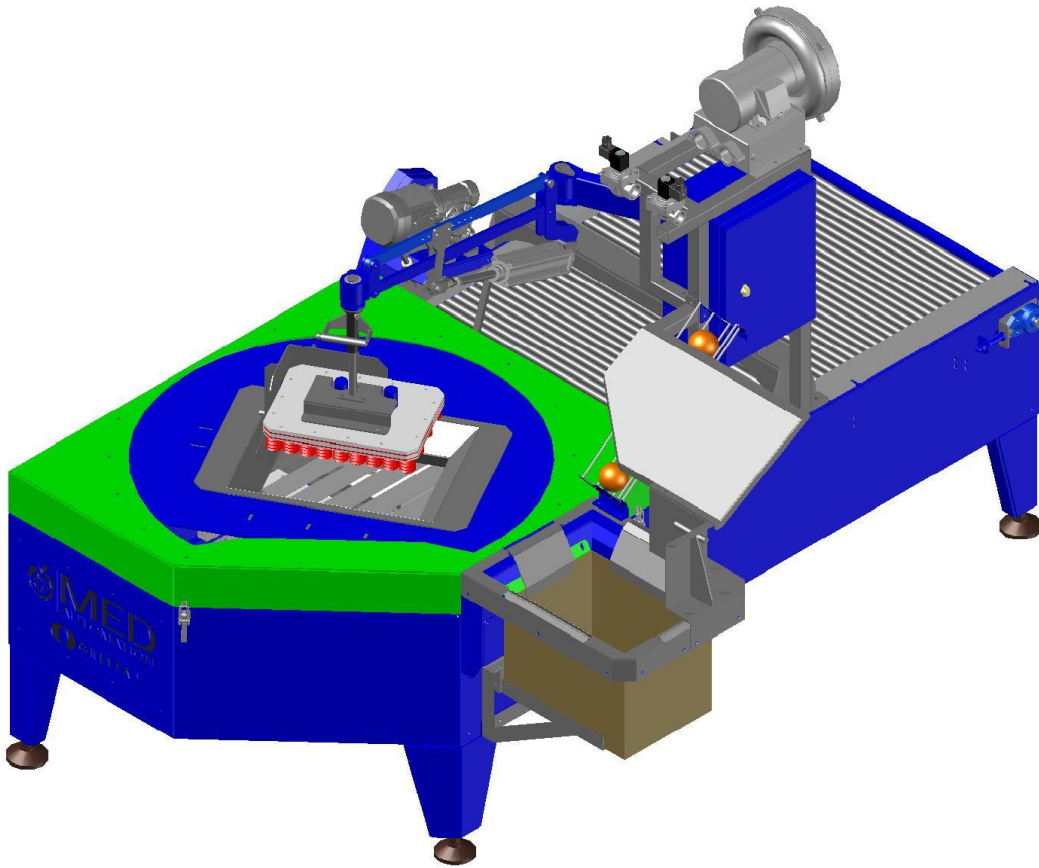

MED
AUTOMATION
"Think Globally, Act Locally"

Rapid Pack'R

RSA Pat Appln No. 2023/05185

- Round Citrus Fruit Layer Packer
- Infeed Buffer Section
- Automatic Layer Prep Singulator
- Capacity up to 90 x 4 Layer Cartons/hour
- Zero Gravity Balancer, operator does not handle weight.
- Ergonomic Design
- Small Footprint