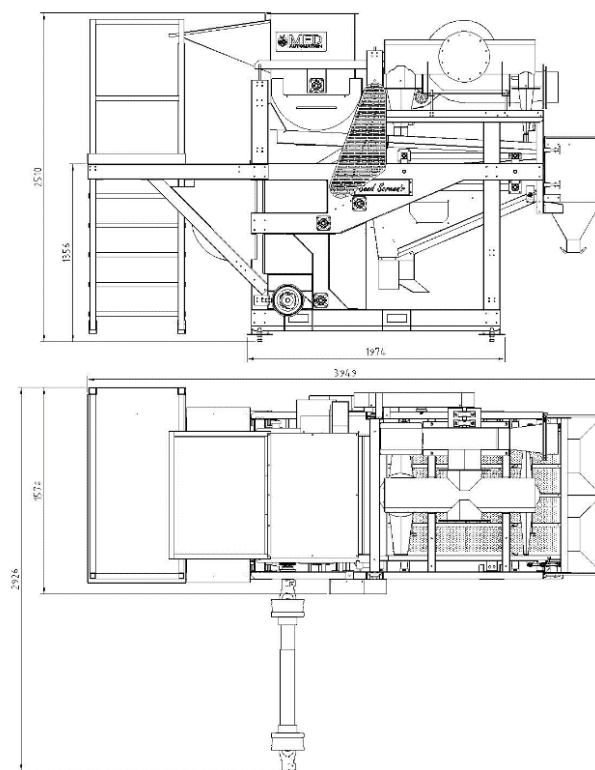

MED

AUTOMATION

"Think Globally, Act Locally"

PTO Seed Screen'R

Onion, Carrot, Cabbage

- Screening Onion, Leek, Cabbage, Carrot, etc - seed
- High Capacity through put.
- Low percentage Chaff
- Variable Speed Control
- Easy Cleaning
- 5400mm (L) x 900mm (W) x 2450mm (H); 0 1200mm Infeed height
- Energy Consumption Electric - >5kVA, 3 Phase, single fase optional or PTO Driven