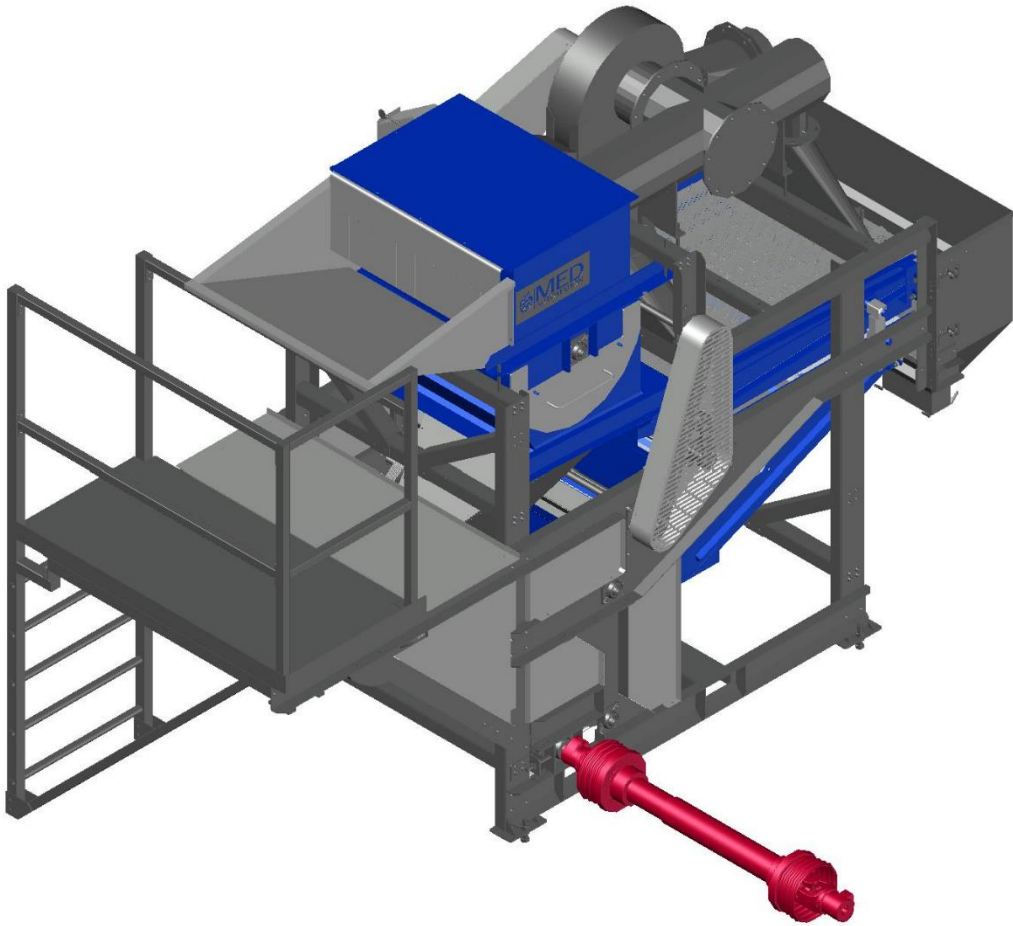

MED

AUTOMATION

"Think Globally, Act Locally"

PTO Seed Screen'R

Onion, Carrot, Cabbage

- Screening Onion, Leek, Cabbage, Carrot, etc - seed
- High Capacity through put.
- Low percentage Chaff
- Variable Speed Control
- Easy Cleaning
- 5400mm (L) x 900mm (W) x 2450mm (H); 0 1200mm Infeed height
- Energy Consumption Electric - >5kVA, 3 Phase, single fase optional or PTO Driven